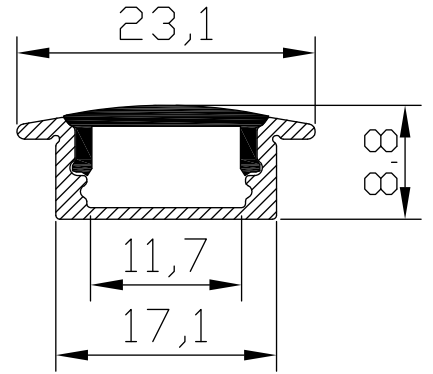

Color 

Unit: mm

Features:

1. Model: HL-BAPL001
2. Material: AL6063+PC/PMMA
3. Surface: Anodized/Painting
4. Lighting source width: 12mm
5. Length: 4m/max
6. Installation: Apply to office, boardroom room, supermarket and home lighting, mainly application for drywall and ceiling.

Accessory:

End Cap

Aluminum Profile

Mounting Clip (PC)

Cover

Installation: